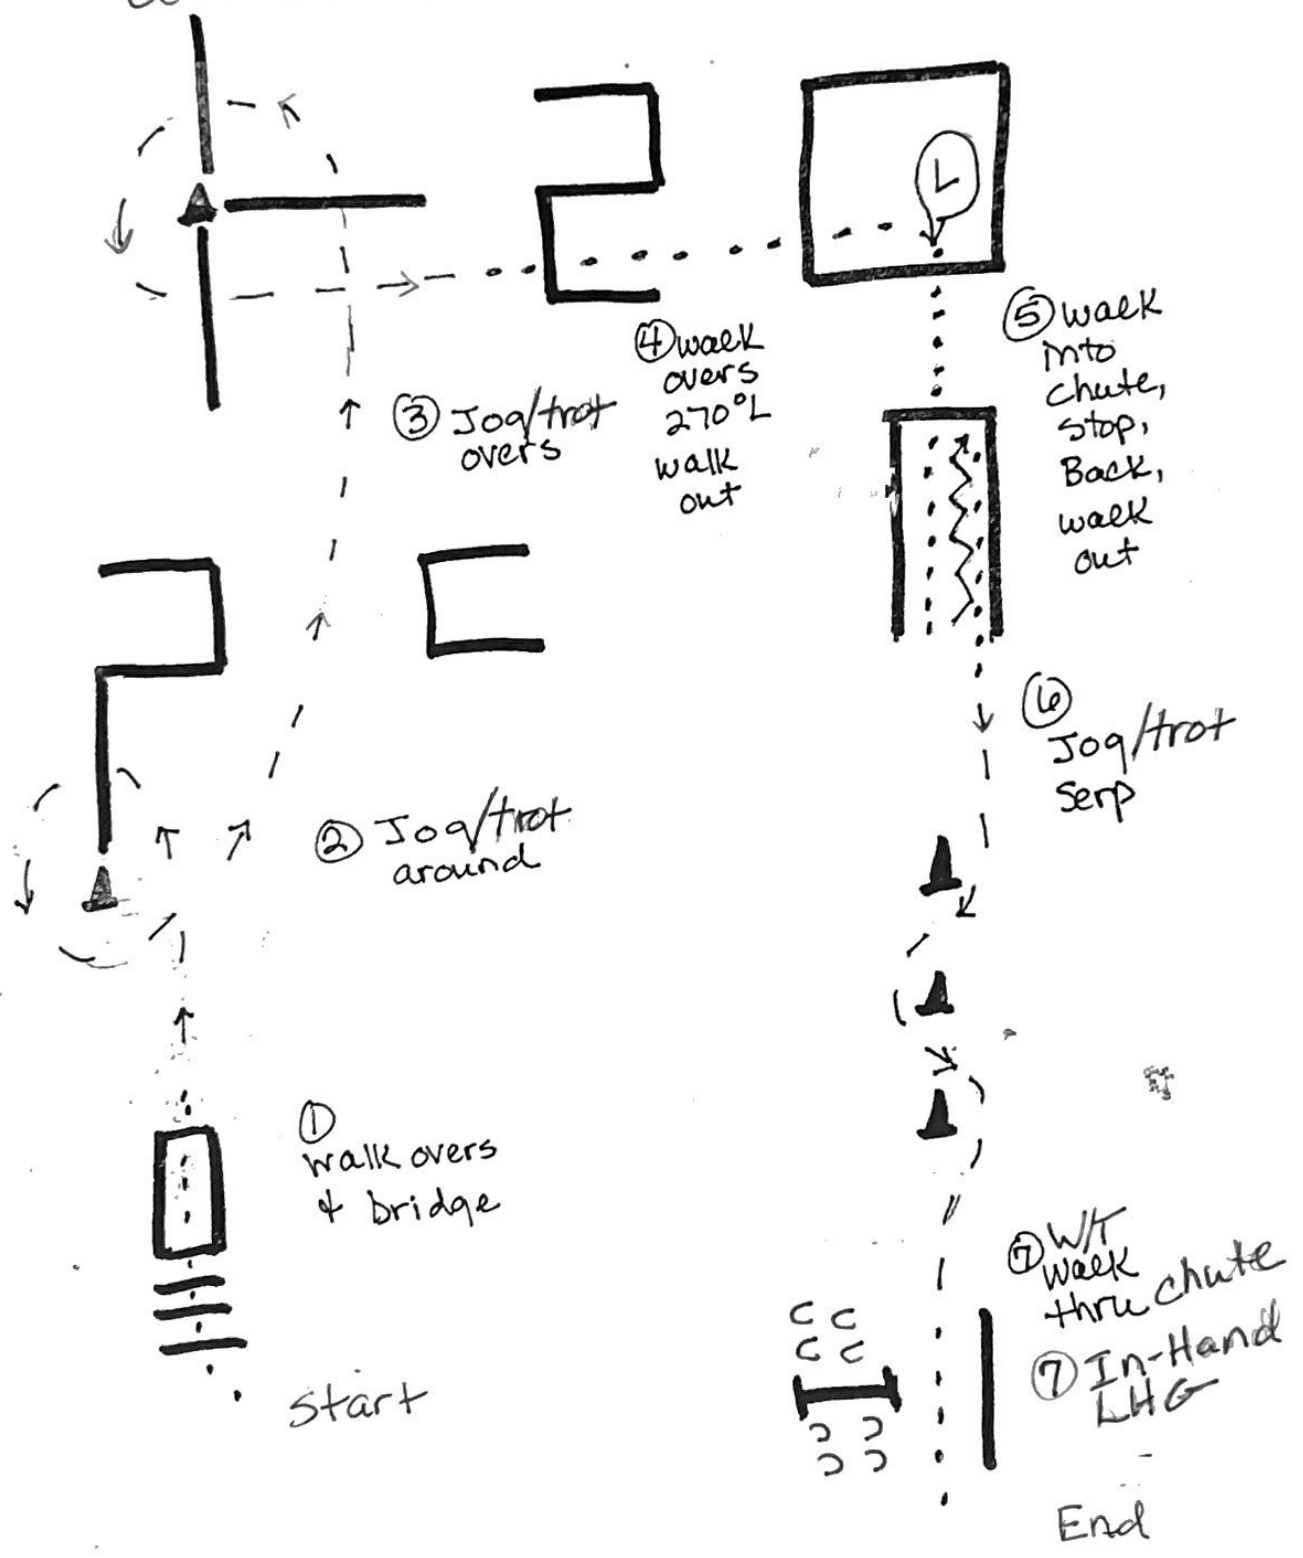

Region one 2026 Pre Show  
 class 103, walk/Jog Western Trail 10+ under  
 class 101 In Hand Open  
 class 102 In hand ATH

Region one 2026 Pre show

class 105 1/2 Arabian English Trail ATR  
class 107 Arabian English Trail ATR

Region One 2026 Pre show  
 Class 104 1/2 Arabian English Trail open  
 Class 106 Arabian English Trail open

Region One 2026 Pre Show  
 class 108 1/2 Arabian Trail open  
 class 112 Arabian Trail open

Region one 2026 Pre show  
class 110/111 Half Arabian ATR  
and select

class 109 Half Arabian JR  
Horse  
class 113 Arabian JR  
Horse

class 114/115 Arabian ATR +  
select