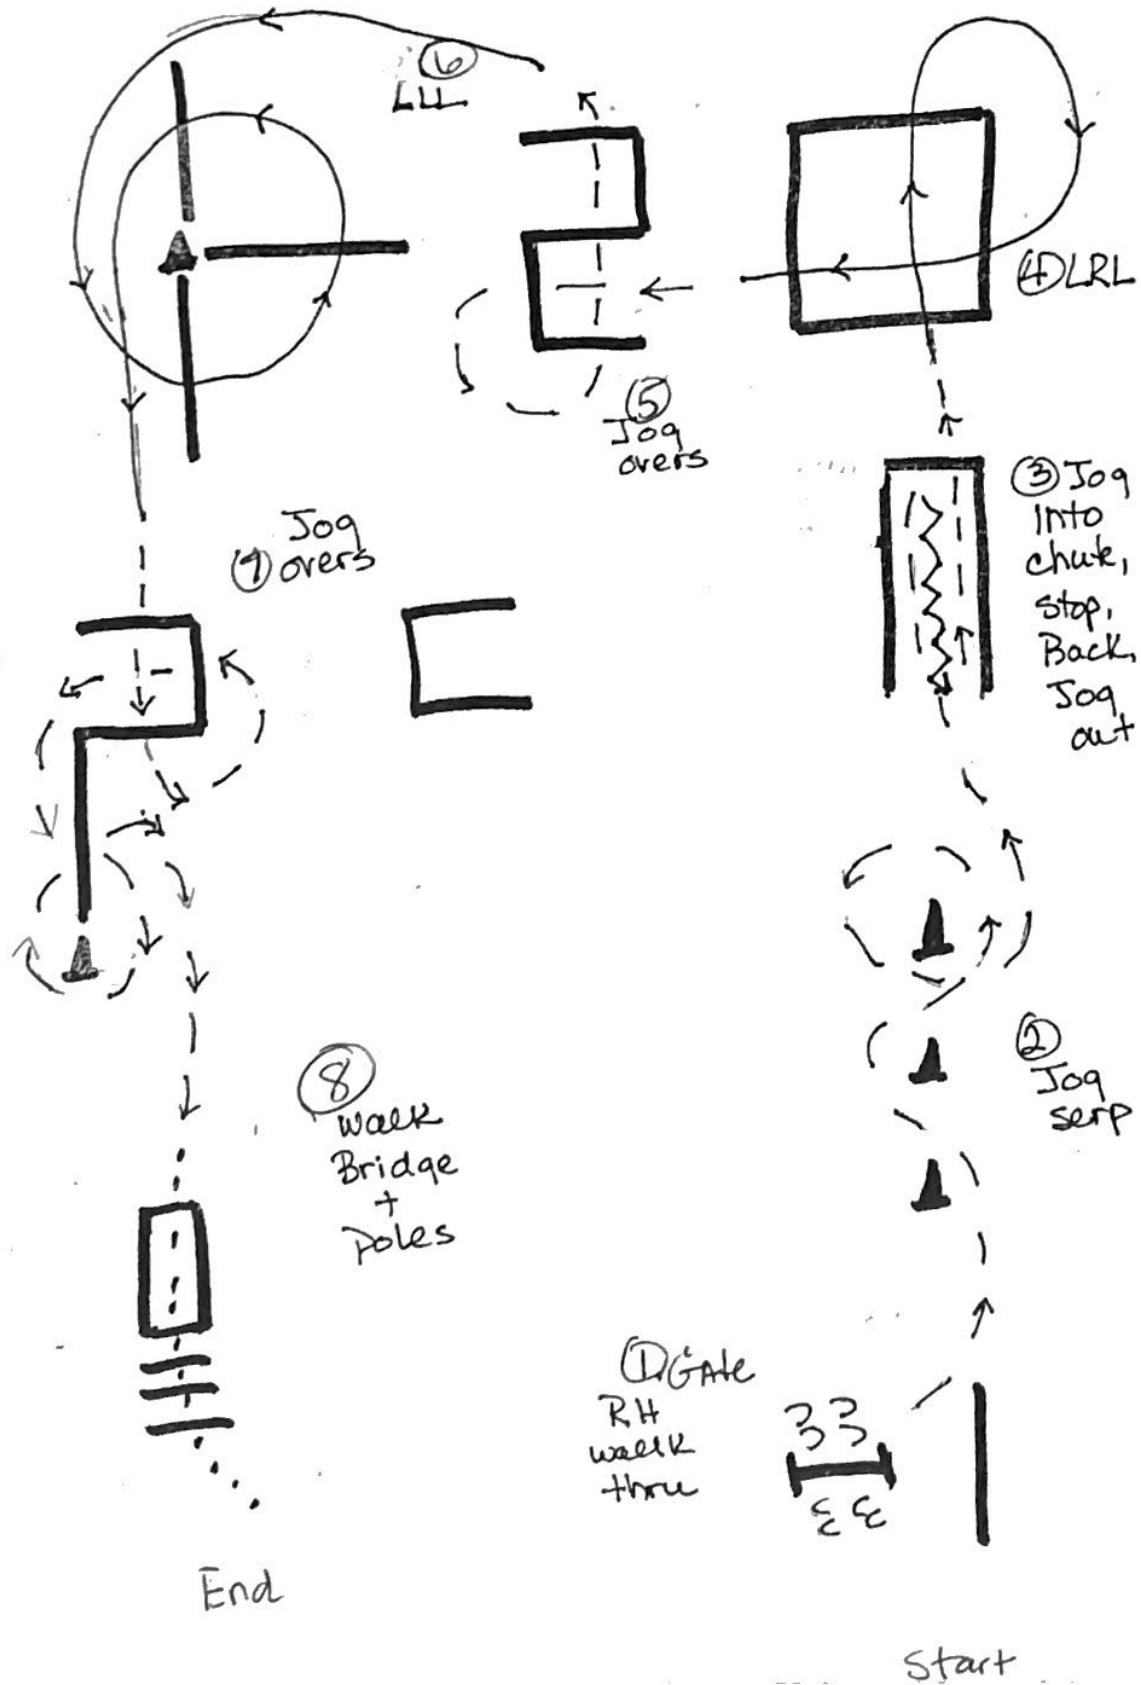

Region one 2026 Pre Show  
 class 103, walk/Jog Western Trail 10+ under  
 class 101 In Hand Open  
 class 102 In hand ATH

Region one 2026 Pre show

class 105 1/2 Arabian English Trail ATR  
class 107 Arabian English Trail ATR

Region One 2026 Pre show  
 Class 104 1/2 Arabian English Trail open  
 Class 106 Arabian English Trail open

Region One 2026 Pre Show  
 class 108 1/2 Arabian Trail open  
 class 112 Arabian Trail open

Region one 2026 Pre show  
class 110/111 Half Arabian ATR  
and select

class 109 Half Arabian JR  
Horse  
class 113 Arabian JR  
Horse

class 114/115 Arabian ATR +  
select