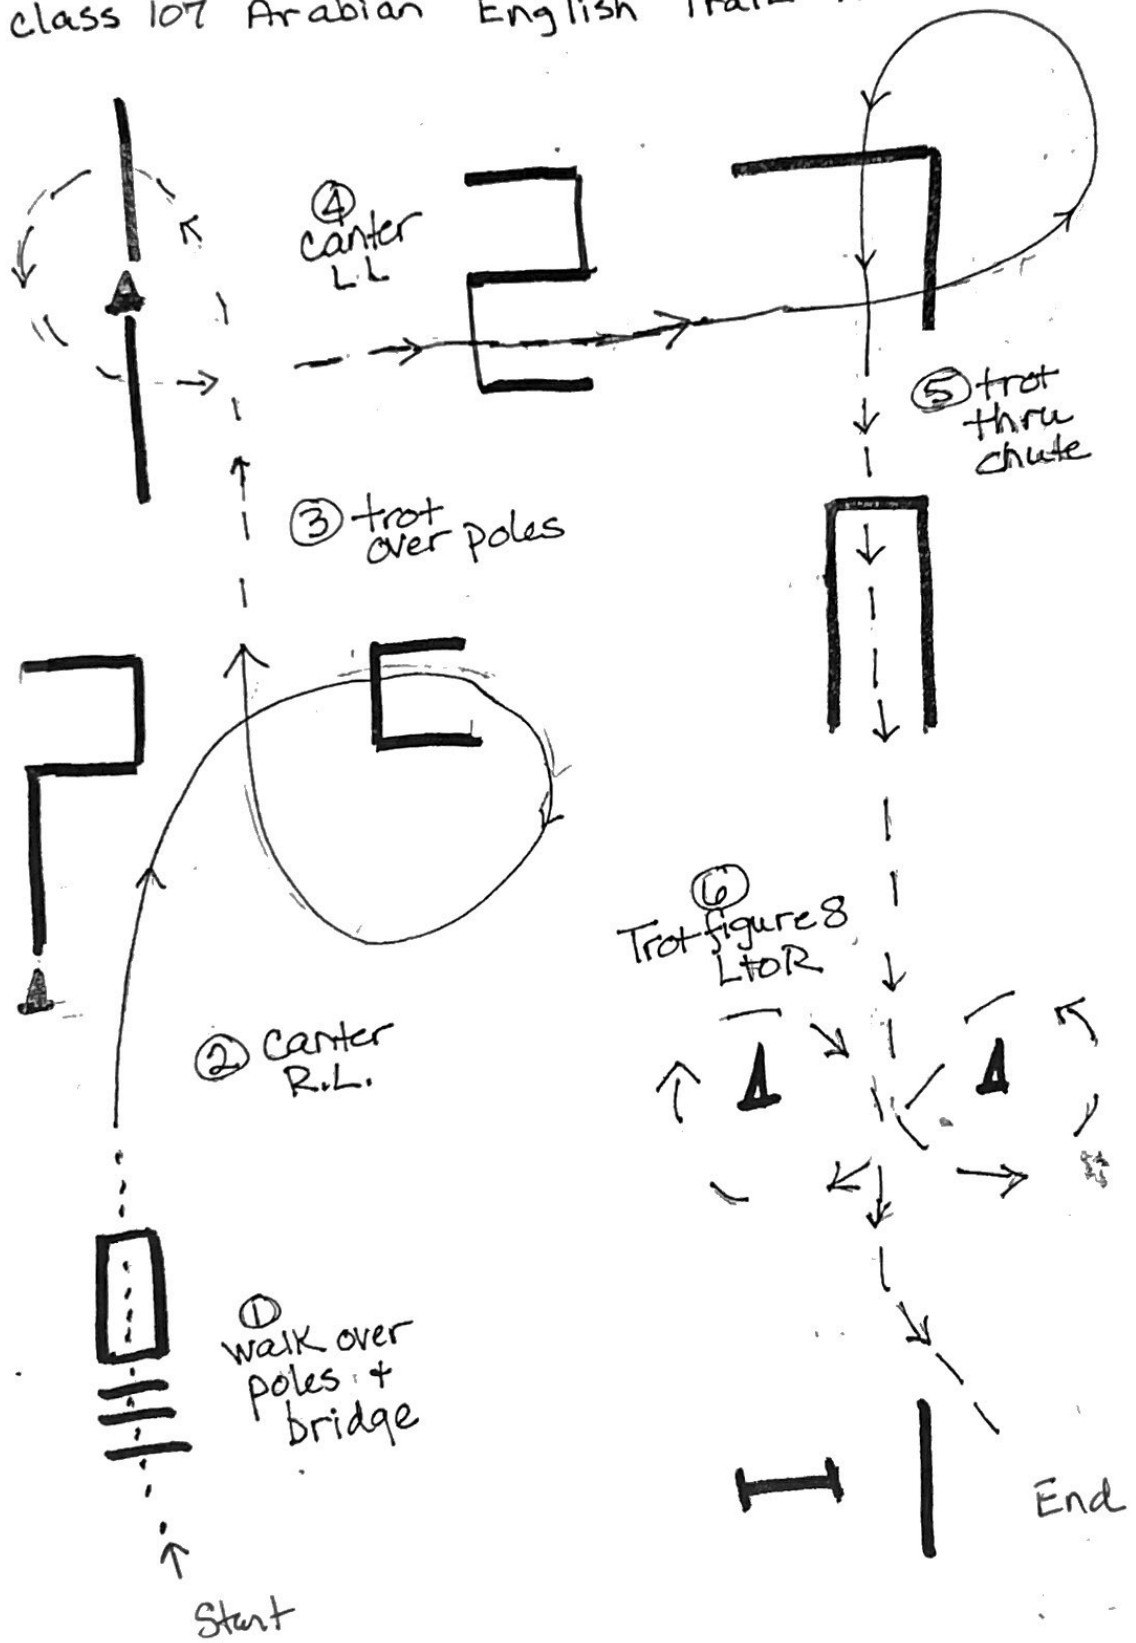

Region one 2026 Pre Show  
 class 103, walk/Jog Western Trail 10+ under  
 class 101 In Hand Open  
 class 102 In hand ATH

Region one 2026 Pre show

class 105 1/2 Arabian English Trail ATR  
class 107 Arabian English Trail ATR

Region One 2026 Pre show  
 Class 104 1/2 Arabian English Trail open  
 Class 106 Arabian English Trail open

Region One 2026 Pre Show  
 class 108 1/2 Arabian Trail open  
 class 112 Arabian Trail open

Region one 2026 Pre show  
class 110/111 Half Arabian ATR  
and select

class 109 Half Arabian JR  
Horse  
class 113 Arabian JR  
Horse

class 114/115 Arabian ATR +  
select