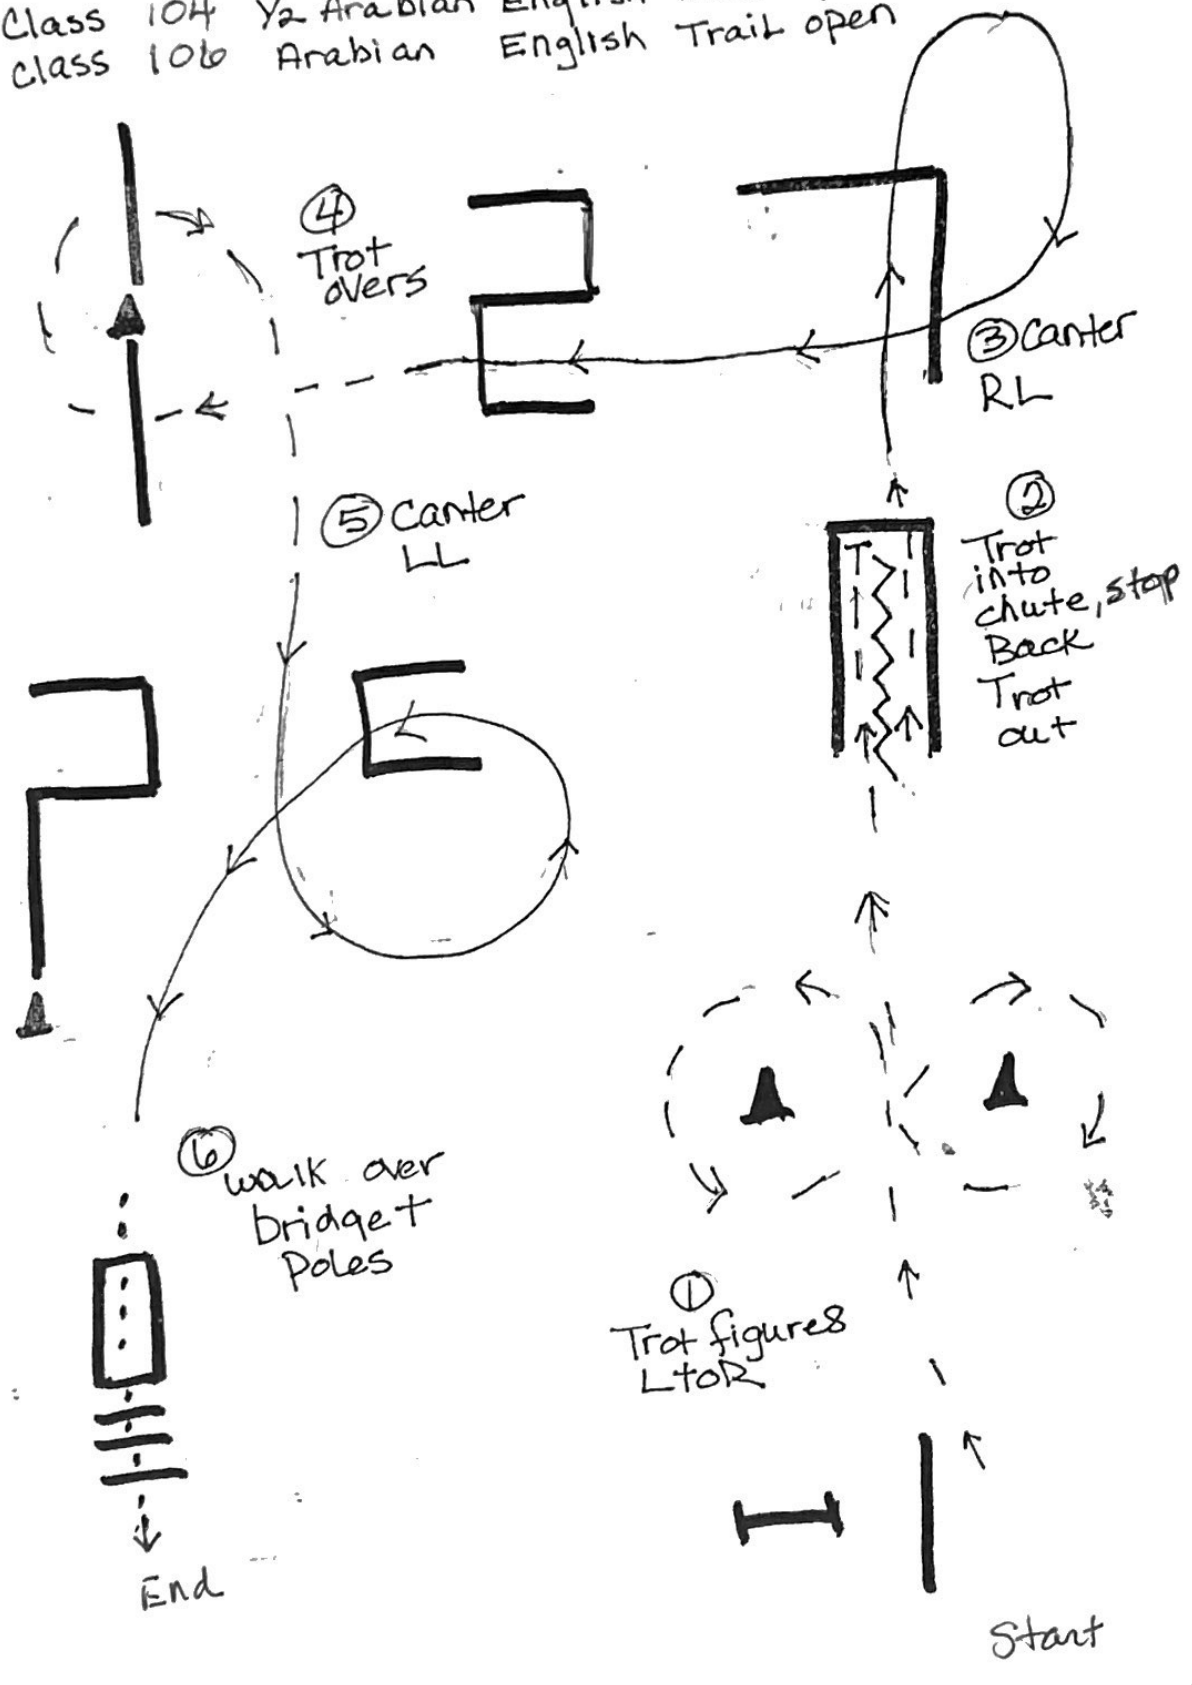

Region one 2026 Pre Show  
 class 103, walk/Jog Western Trail 10+ under  
 class 101 In Hand Open  
 class 102 In hand ATH

Region one 2026 Pre show

class 105 1/2 Arabian English Trail ATR  
class 107 Arabian English Trail ATR

Region One 2026 Pre show  
 Class 104 1/2 Arabian English Trail open  
 Class 106 Arabian English Trail open

Region One 2026 Pre Show  
 class 108 1/2 Arabian Trail open  
 class 112 Arabian Trail open

Region one 2026 Pre show  
class 110/111 Half Arabian ATR  
and select

class 109 Half Arabian JR  
Horse  
class 113 Arabian JR  
Horse

class 114/115 Arabian ATR +  
select